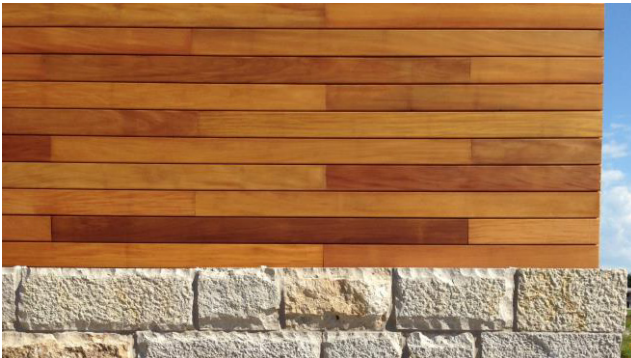

GARAPA RAIN SCREEN WEATHERING EVALUATION

Penetrating Oil

To assess the weathering performance of the finish and determine maintenance needs, a mock-up was built. The images below depict a Garapa rain screen that was pre-treated with a single layer of clear penetrating oil.

Location: Wisconsin

Day 1