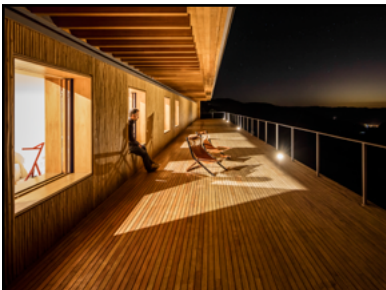

## SHIPLAP GROOVED DECKING

---

Unique Shiplap Grooved Decking profile can be used for both covered porches and uncovered decks, transitioning seamlessly from covered to uncovered without changing the look of your deck.