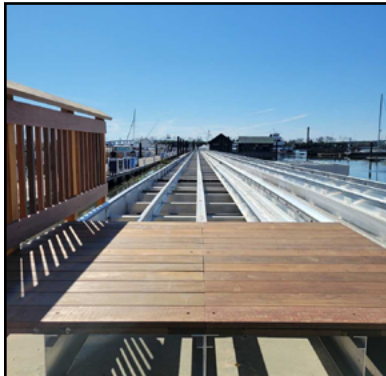

PREFABRICATED COMMERCIAL MARINA, DOCK, PIER, BOARDWALK PANELS

Species:

Ipe

Thickness:

2"

Stock Dimensions:

6x3, 6x4, 6x5, 6x6, 6x7

Custom Options Available