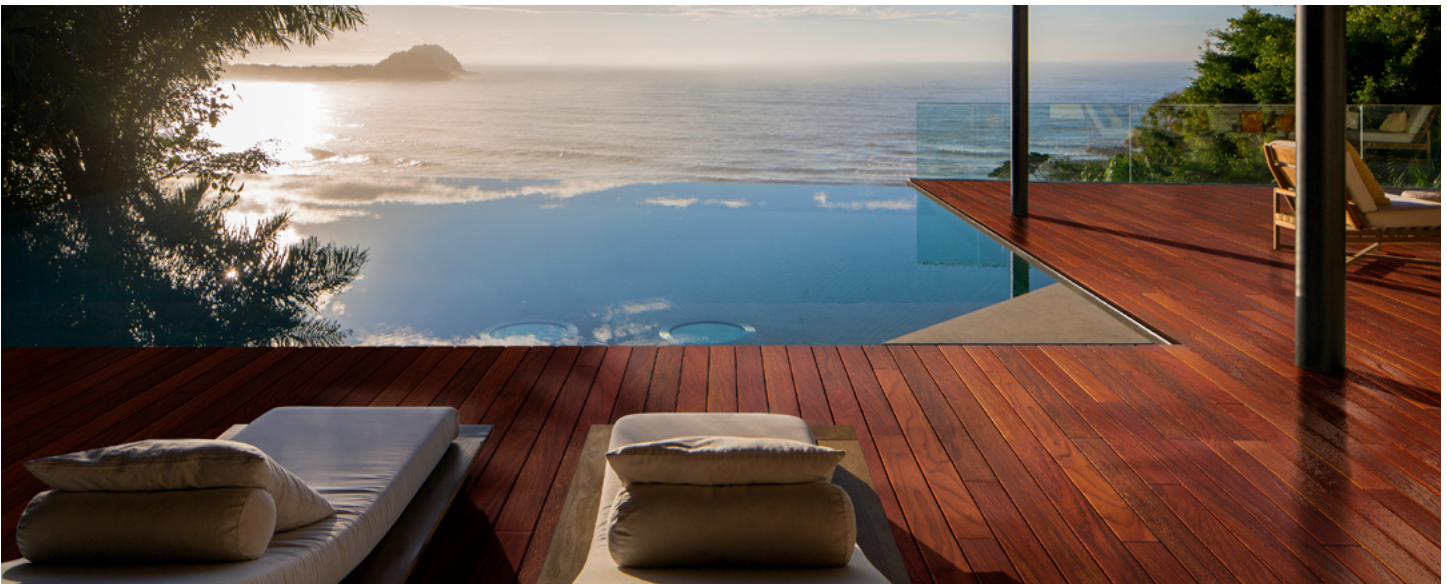

## THERMO

**Thermo Ash Decking  
with SEM (Structural End Match Technology)**

**Profile Options:**

S4S E4E and Grooved for Hidden Fasteners

**Accessories:**

2x4, 2x6

**Lengths:**

6'-15' Random Length