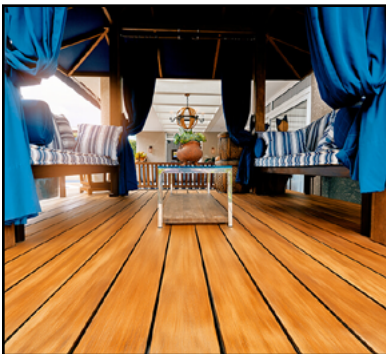

PORCH FLOOR

Available Sizes:

1x4, 5/4x4 T&G

Available Profiles:

T&G on Center

Available Species:

Ipe, Garapa, Kebony